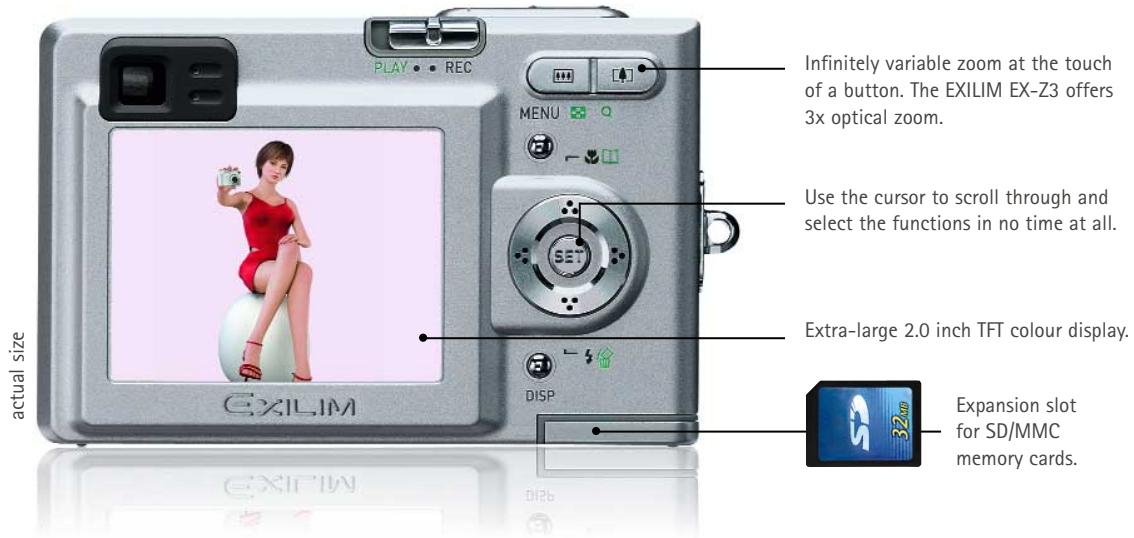

## The new supermodel: the EXILIM EX-Z3 with 3x optical zoom.

Experience the future of digital photography today. With the one and only EXILIM EX-Z3. Finished in silver aluminium, as small as a credit card - 87 x 57 x 22.9 mm (W x H x D excluding projections) and weighing only 126g (excluding battery and memory card). It's the ultimate item for anyone who wants to stand out in a crowd.

...3.2 mega  
pixels

Thinner, faster, closer than ever: the new EXILIM EX-Z3 with 3.2 megapixels and 3x optical zoom. Now it's as easy as child's play to take infinitely variable shots from wide angle to telephoto range. The high-quality Pentax\* lens has a focal length of  $f = 5.8\text{mm}$  to  $17.4\text{mm}$  (equivalent to 35 to 105 mm in 35 mm cameras) at F2.6 to F4.8. When light conditions are less favorable, the integrated flash with red-eye reduction function switches on automatically. The flash range extends up to 2.3 m. The new EXILIM EX-Z3 is a real masterpiece.

\*Pentax is a trademark of the Pentax Corporation.

**EXILIM**  
ZOOM

It's show time.

With the extra-large 2.0 inch TFT LCD colour display

Small camera, extra-large display. Now you can admire all of your shots quickly and easily in brilliant, high-contrast quality on the extra-large 2.0 inch TFT LCD colour display. The Photo Stand feature lets you create your own individual slide shows at the touch of a button when the EXILIM is plugged into its USB docking station. EXILIM - always ahead of its time.

actual size

Infinitely variable zoom at the touch of a button. The EXILIM EX-Z3 offers 3x optical zoom.

Use the cursor to scroll through and select the functions in no time at all.

Extra-large 2.0 inch TFT colour display.